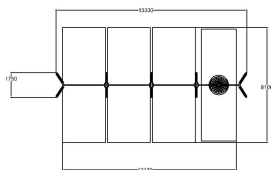

# SWING FOR 6 + NEST HIGH

|                               |                  |
|-------------------------------|------------------|
| User age                      | 1+               |
| Number of users               | 10               |
| Product length, mm            | 1750             |
| Product width, mm             | 13330            |
| Product height, mm            | 2700             |
| Impact area, m <sup>2</sup>   | 91               |
| Falling space, m <sup>2</sup> | 91.2             |
| Max. free fall height, mm     | 1400             |
| Safety info                   | EN 1176-1, 2 TÜV |