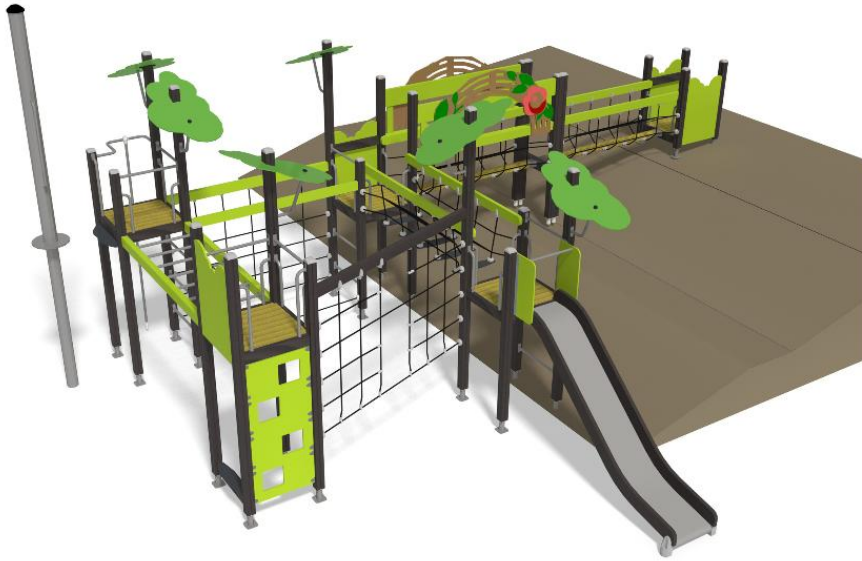

Q11247

ACTIVITY TRACK

Impact area, m²	88
Max. free fall height, mm	2520
Safety info	EN 1176-1, 3:2008
Ropes	●