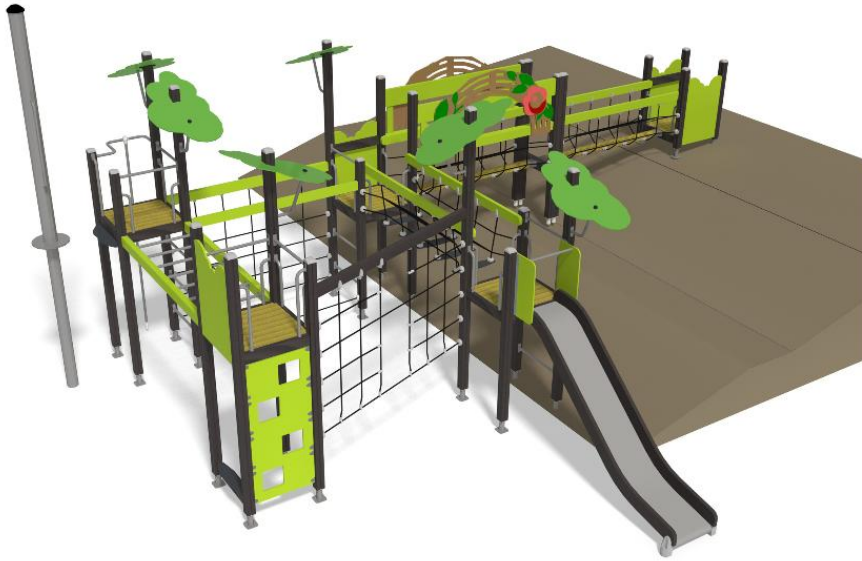

# ACTIVITY TRACK

Impact area, m <sup>2</sup>	88
Max. free fall height, mm	2520
Safety info	EN 1176-1, 3:2008
Ropes	●