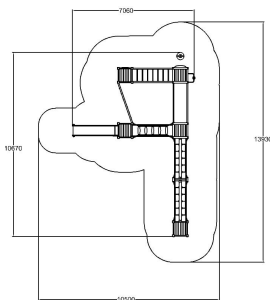

-  Balancing
1
-  Bridges
2
-  Climbing
3
-  Dynamic
1
-  Exercising
1
-  Slides
2
-  Towers
4

User age	4+
Number of users	24
Product length, mm	10670
Product width, mm	7060
Product height, mm	4690
Impact area, m ²	88.8
Falling space, m ²	88.8
Max. free fall height, mm	2520
Safety info	EN 1176-1, 3 TÜV
Ropes	