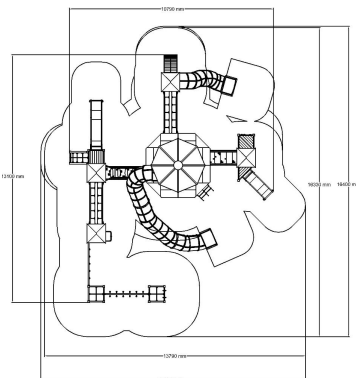

-  Bridges  
4
-  Climbing  
13
-  Meeting points  
1
-  Play panels  
10
-  Roofs  
6
-  Towers  
6

Number of users	82
Product length, mm	10790
Product width, mm	13100
Product height, mm	6490
Impact area, m <sup>2</sup>	145.6
Falling space, m <sup>2</sup>	150.2
Height required, mm	7490
Max. free fall height, mm	2120
Safety info	EN 1176-1, 3 TÜV
Installation time (for 1), h	80
Ropes	