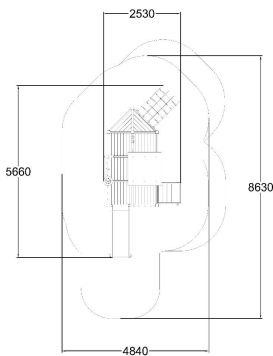

-  Climbing
1
-  Meeting points
2
-  Play panels
6
-  Roofs
1
-  Slides
1
-  Towers
1

User age	1+
Number of users	10
Product length, mm	5660
Product width, mm	2530
Product height, mm	2740
Impact area, m ²	32
Falling space, m ²	37
Height required, mm	2740
Max. free fall height, mm	1000
Safety info	EN 1176-1, 3:2008
Installation time (for 1), h	14
Ropes	