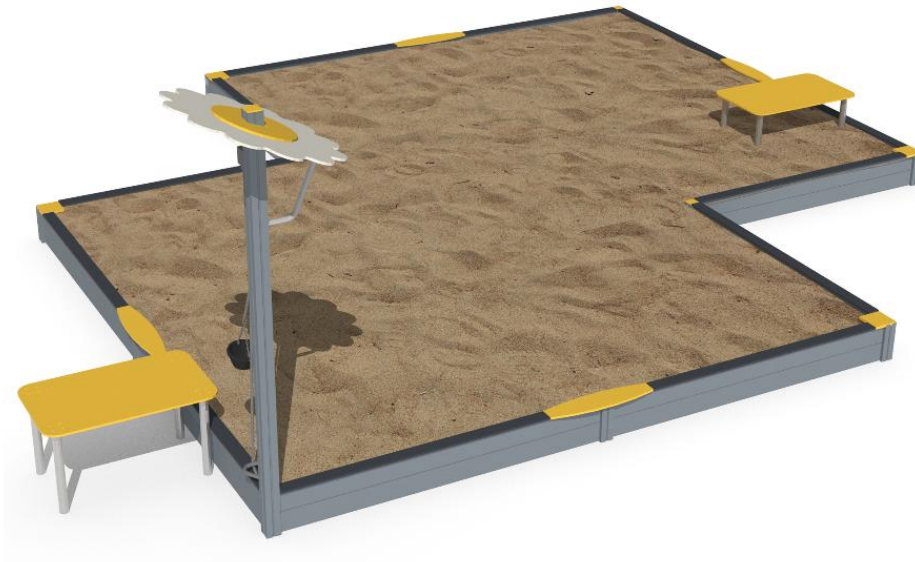

INCLUSIVE SANDBOX

Max. free fall height, mm	600
Safety info	EN 1176-1:2008