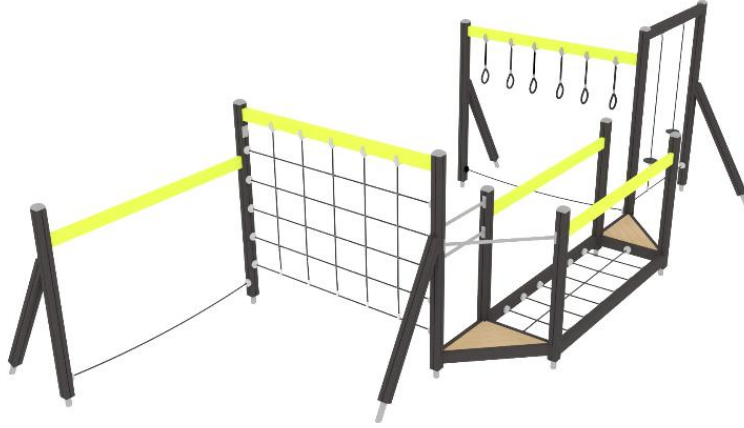

-  Balancing  
3
-  Climbing  
1
-  Dynamic  
1
-  Exercising  
1
-  Towers  
4

Number of users	7
Product length, mm	4080
Product width, mm	8090
Product height, mm	2540
Impact area, m <sup>2</sup>	40
Falling space, m <sup>2</sup>	49
Max. free fall height, mm	2150
Safety info	EN 1176-1 TÜV
Ropes	