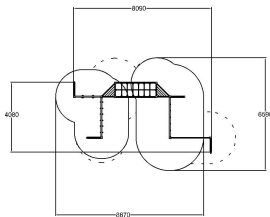

-  Balancing  
3
-  Climbing  
1
-  Dynamic  
1
-  Exercising  
1
-  Towers  
4

Number of users	7
Product length, mm	4080
Product width, mm	8090
Product height, mm	2540
Impact area, m <sup>2</sup>	40
Falling space, m <sup>2</sup>	49
Max. free fall height, mm	2150
Safety info	EN 1176-1 TÜV
Ropes	