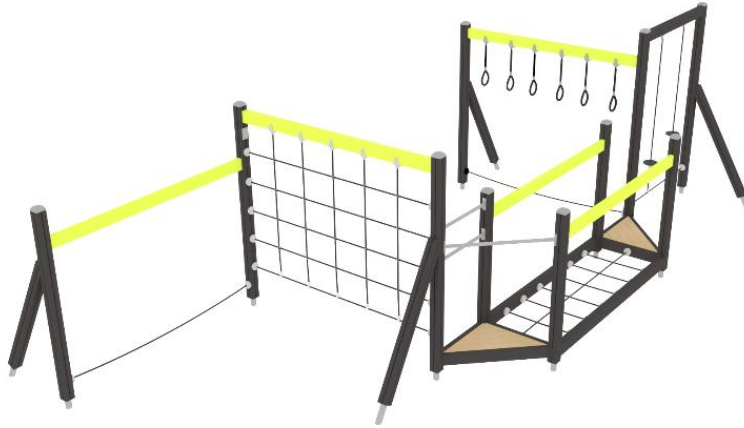

-  Balancing
3
-  Climbing
1
-  Dynamic
1
-  Exercising
1
-  Towers
4

Number of users	7
Product length, mm	4080
Product width, mm	8090
Product height, mm	2540
Impact area, m ²	40
Falling space, m ²	49
Max. free fall height, mm	2150
Safety info	EN 1176-1 TÜV
Ropes	