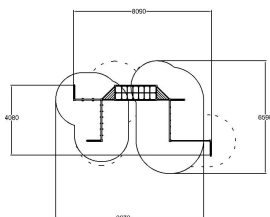

-  Balancing
3
-  Climbing
1
-  Dynamic
1
-  Exercising
1
-  Towers
4

Number of users	7
Product length, mm	4080
Product width, mm	8090
Product height, mm	2540
Impact area, m ²	40
Falling space, m ²	49
Max. free fall height, mm	2150
Safety info	EN 1176-1 TÜV
Ropes	