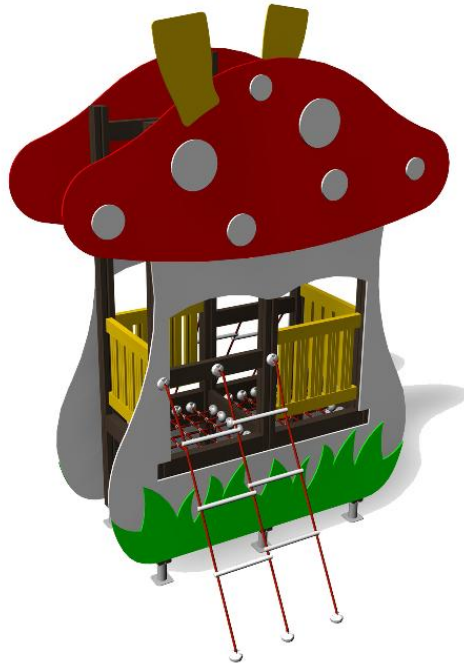

MUSHROOM PLAY

Impact area, m ²	19
Falling space, m ²	18.7
Max. free fall height, mm	1470
Safety info	EN 1176-1:2017
Ropes	