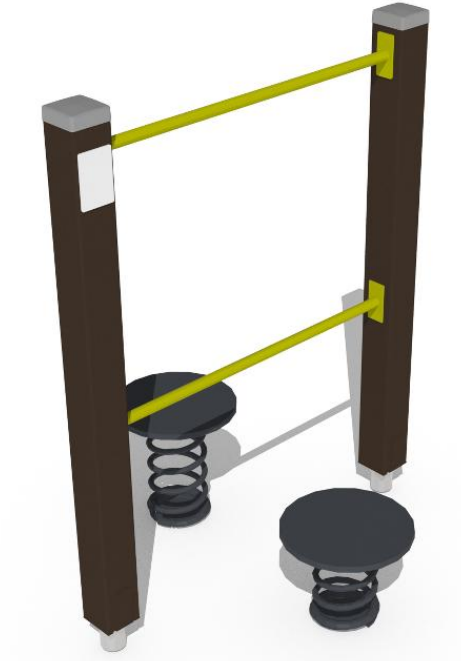

BALANCE AND HIP SPRING

User age	4+
Number of users	2
Max. free fall height, mm	420
Safety info	EN 1176-1:2017 TÜV
Installation time (for 1), h	2