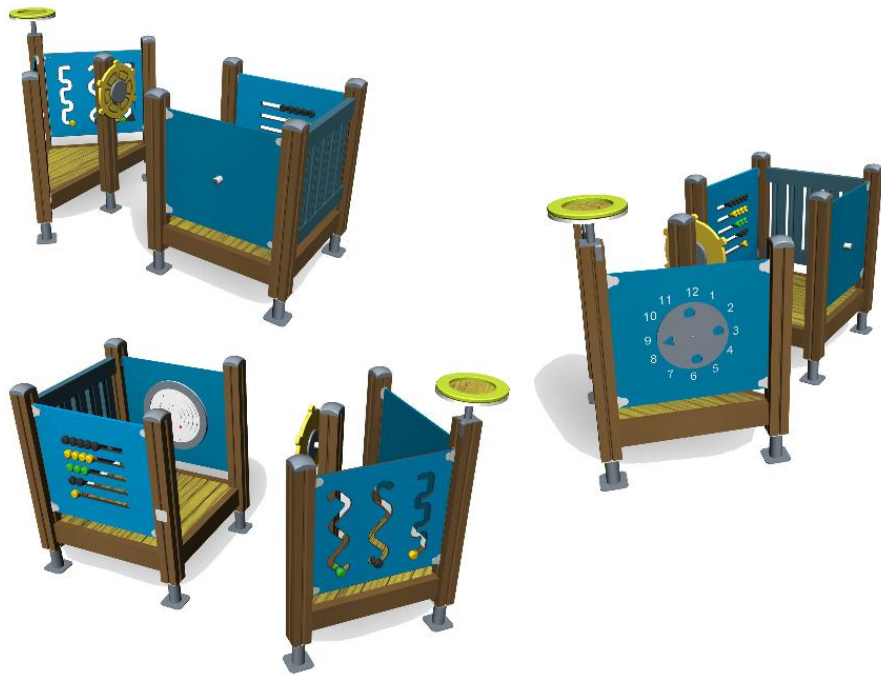

Q11070

PLAY BOAT

Impact area, m ²	1
Max. free fall height, mm	270
Safety info	EN 1176-1:2008