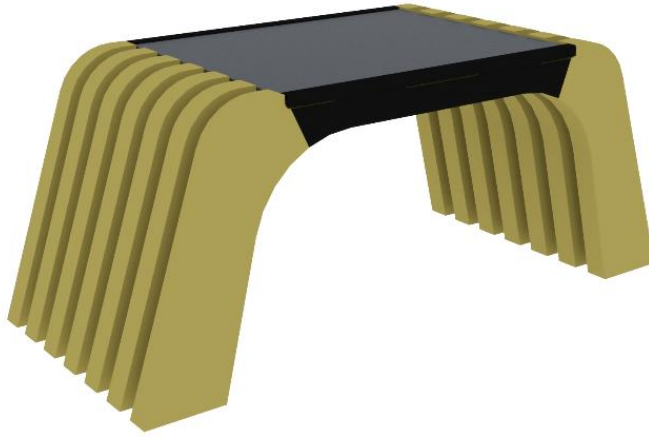

Q11027-1  
BOX M

Product length, mm	1080
Product width, mm	485
Product height, mm	450
Safety info	EN 1176-1:2008 TUV