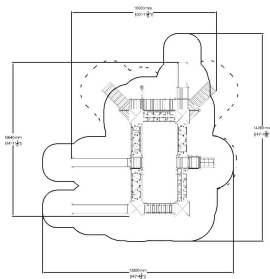

-  Balancing
3
-  Bridges
6
-  Climbing
4
-  Exercising
1
-  Play panels
14
-  Roofs
4
-  Slides
3
-  Towers
6

| | |
|-------------------------------|---|
| User age | 1+ |
| Number of users | 50 |
| Product length, mm | 10640 |
| Product width, mm | 10030 |
| Product height, mm | 4250 |
| Impact area, m ² | 119.2 |
| Falling space, m ² | 135.5 |
| Max. free fall height, mm | 2090 |
| Safety info | EN 1176-1, 3 TÜV |
| Ropes |  |