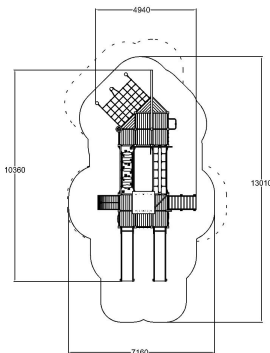

-  Bridges
2
-  Climbing
4
-  Play panels
7
-  Roofs
1
-  Slides
3
-  Towers
2

User age	3+
Number of users	35
Product length, mm	10360
Product width, mm	4940
Product height, mm	5200
Impact area, m ²	68.4
Falling space, m ²	78.1
Max. free fall height, mm	1470
Safety info	EN 1176-1, 3 TÜV
Ropes	