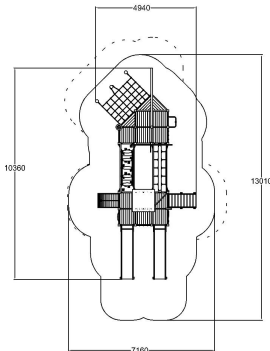

-  Bridges
2
-  Climbing
4
-  Play panels
7
-  Roofs
1
-  Slides
3
-  Towers
2

| | |
|-------------------------------|---|
| User age | 3+ |
| Number of users | 35 |
| Product length, mm | 10360 |
| Product width, mm | 4940 |
| Product height, mm | 5200 |
| Impact area, m ² | 68.4 |
| Falling space, m ² | 78.1 |
| Max. free fall height, mm | 1470 |
| Safety info | EN 1176-1, 3 TÜV |
| Ropes |  |