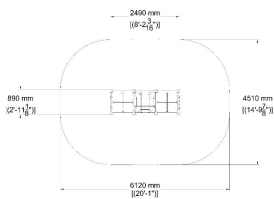

- ⚖️

Balancing  
2
- 🧗

Climbing  
4
- 🏋️

Exercising  
1

User age	4+
Number of users	8
Product length, mm	890
Product width, mm	2490
Product height, mm	2250
Impact area, m <sup>2</sup>	24.8
Falling space, m <sup>2</sup>	24.8
Max. free fall height, mm	1990
Safety info	EN 1176-1 TÜV
Installation time (for 1), h	13
Ropes	