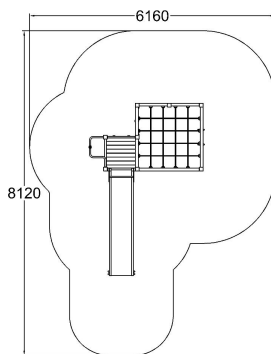

Q10945-6

PLAY TOWER & CLIMBING

User age	3+
Impact area, m ²	35
Max. free fall height, mm	1970
Safety info	EN 1176-1, 3 TÜV
Ropes	