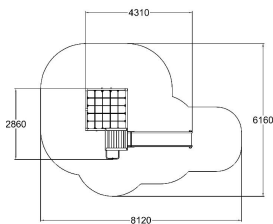

PLAY TOWER & CLIMBING

-  Climbing
3
-  Exercising
2
-  Meeting points
1
-  Slides
2
-  Towers
2

Number of users	12
Product length, mm	4310
Product width, mm	2860
Product height, mm	3320
Impact area, m ²	35
Falling space, m ²	35
Max. free fall height, mm	1970
Safety info	EN 1176-1, 3 TÜV
Ropes	