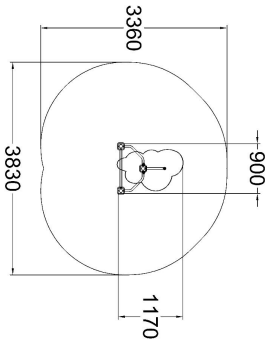

CLIMBING TREE

User age	3+
Number of users	3
Product length, mm	3830
Product width, mm	3360
Product height, mm	2360
Impact area, m ²	10.5
Falling space, m ²	10.5
Height required, mm	3360
Max. free fall height, mm	1070
Safety info	EN 1176-1 TÜV
Installation time (for 1), h	2