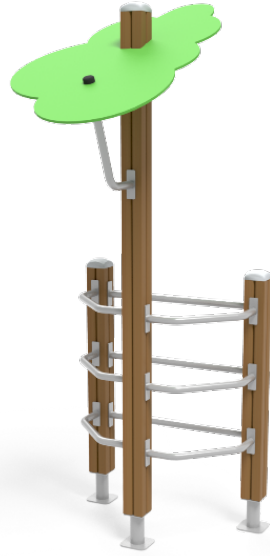

CLIMBING TREE

User age	3+
Number of users	3
Product length, mm	3830
Product width, mm	3360
Product height, mm	2360
Impact area, m ²	10.5
Falling space, m ²	10.5
Height required, mm	3360
Max. free fall height, mm	1070
Safety info	EN 1176-1 TÜV
Installation time (for 1), h	2