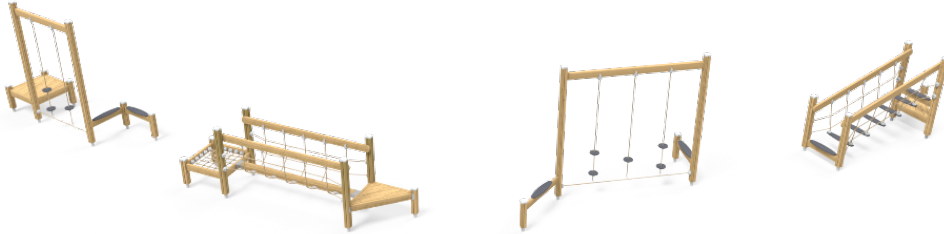

LOW ADVENTURE TRACK

User age	3+
Number of users	17
Product length, mm	17400
Product width, mm	6790
Product height, mm	2530
Impact area, m ²	40.4
Falling space, m ²	75.9
Height required, mm	3530
Max. free fall height, mm	870
Safety info	EN 1176-1:2017
Installation time (for 1), h	12
Ropes	