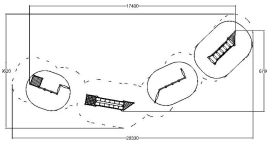

LOW ADVENTURE TRACK

User age	3+
Number of users	17
Product length, mm	17400
Product width, mm	6790
Product height, mm	2530
Impact area, m ²	40.4
Falling space, m ²	75.9
Height required, mm	3530
Max. free fall height, mm	870
Safety info	EN 1176-1:2017
Installation time (for 1), h	12
Ropes	