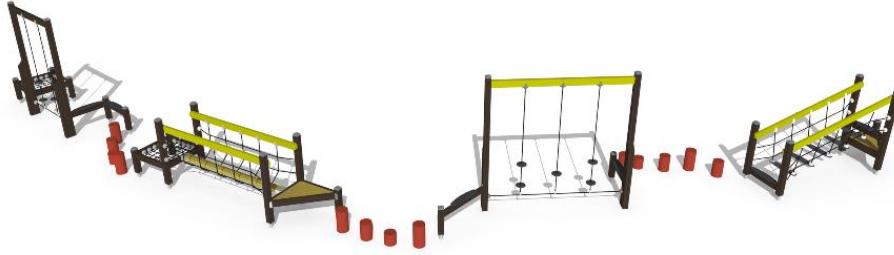

LOW ADVENTURE TRACK

Rubber bollards are not included.
Red bollards:
907982 x 3 pcs, 907984 x 6 pcs, 907983 x 4 pcs, 903283 x 13 pcs

Max. free fall height, mm	870
Safety info	EN 1176-1:2017
Ropes	