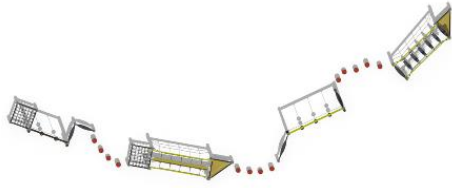

LOW ADVENTURE TRACK

Rubber bollards are not included.
Red bollards:
907982 x 3 pcs, 907984 x 6 pcs, 907983 x 4 pcs, 903283 x 13 pcs

Max. free fall height, mm	870
Safety info	EN 1176-1:2017
Ropes	