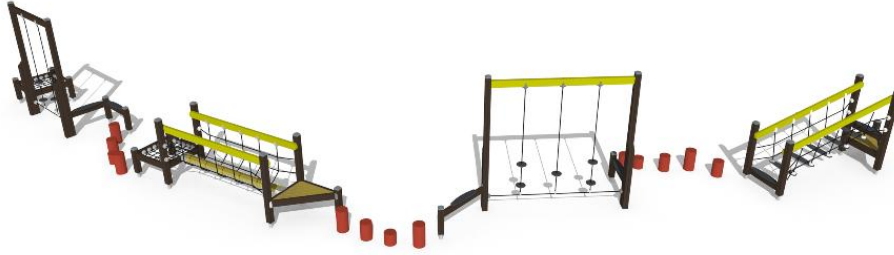

**LOW ADVENTURE TRACK**

Rubber bollards are not included.

Red bollards:

907982 x 3 pcs, 907984 x 6 pcs, 907983 x 4 pcs, 903283 x 13 pcs

Max. free fall height, mm	870
Safety info	EN 1176-1:2017
Ropes	