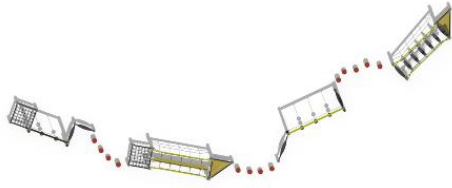

**LOW ADVENTURE TRACK**

Rubber bollards are not included.

Red bollards:

907982 x 3 pcs, 907984 x 6 pcs, 907983 x 4 pcs, 903283 x 13 pcs

Max. free fall height, mm	870
Safety info	EN 1176-1:2017
Ropes	