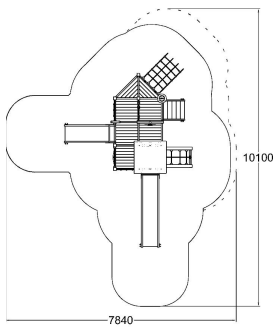

-  Climbing  
2
-  Meeting points  
2
-  Play panels  
7
-  Roofs  
1
-  Slides  
2
-  Towers  
2

User age	1+
Number of users	19
Product length, mm	4350
Product width, mm	6600
Product height, mm	3320
Impact area, m <sup>2</sup>	43
Falling space, m <sup>2</sup>	47
Height required, mm	3500
Max. free fall height, mm	1470
Safety info	EN 1176-1, 3 TÜV
Ropes	