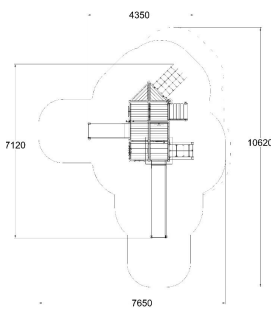

-  Climbing
3
-  Meeting points
13
-  Play panels
5
-  Roofs
1
-  Slides
2
-  Towers
2

Number of users	19
Product length, mm	7120
Product width, mm	4350
Product height, mm	3320
Impact area, m ²	43
Falling space, m ²	46.5
Max. free fall height, mm	1470
Safety info	EN 1176-1, 3 TÜV
Ropes	