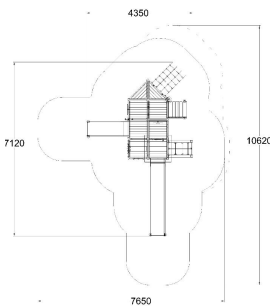

-  Climbing
3
-  Meeting points
13
-  Play panels
5
-  Roofs
1
-  Slides
2
-  Towers
2

Number of users	19
Product length, mm	7120
Product width, mm	4350
Product height, mm	3320
Impact area, m ²	43
Falling space, m ²	46.5
Max. free fall height, mm	1470
Safety info	EN 1176-1, 3 TÜV
Ropes	