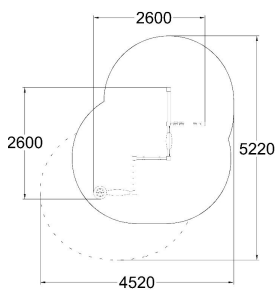

FUNCTIONAL FITNESS FRAME

Number of users	2
Product length, mm	2390
Product width, mm	90
Product height, mm	2720
Impact area, m ²	22
Falling space, m ²	22
Max. free fall height, mm	2430
Safety info	EN 16630, EN 1176-1 TÜV
Installation time (for 1), h	4