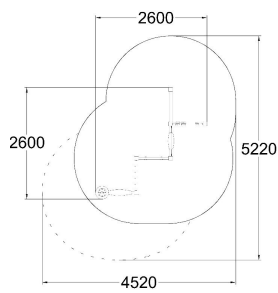

Balancing  
1

Climbing  
1

Crawling  
1

Dynamic  
1

Meeting points  
2

Play panels  
3

Impact area, m<sup>2</sup> 13

Max. free fall height, mm 1340