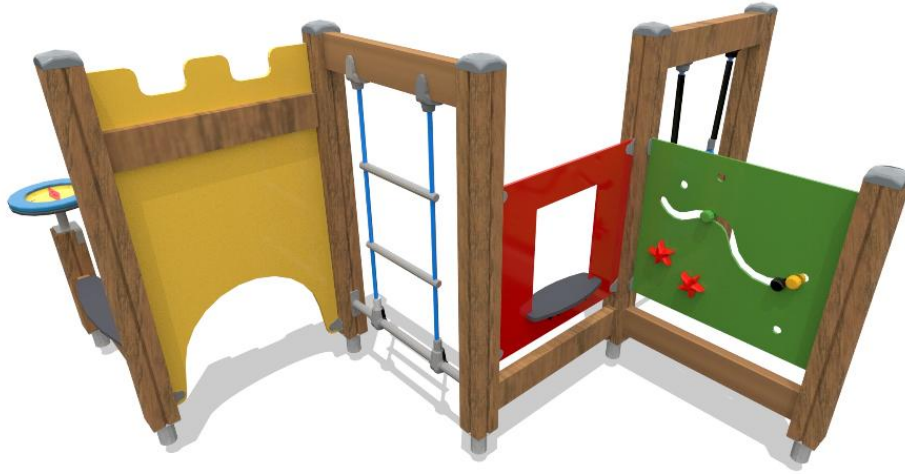

FUNCTIONAL FITNESS FRAME

Number of users	2
Product length, mm	2390
Product width, mm	90
Product height, mm	2720
Impact area, m ²	22
Falling space, m ²	22
Max. free fall height, mm	2430
Safety info	EN 16630, EN 1176-1 TÜV
Installation time (for 1), h	4