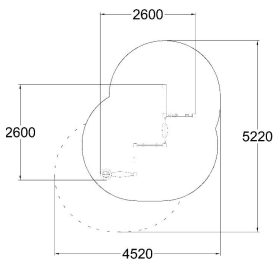


 Climbing
1

 Crawling
1

 Exercising
1

 Play panels
2

User age	1+
Number of users	8
Product length, mm	2600
Product width, mm	2600
Product height, mm	1390
Impact area, m ²	13
Falling space, m ²	16.7
Max. free fall height, mm	1350
Safety info	EN 1176-1 TÜV
Ropes	