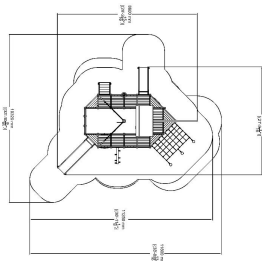

-  Climbing
3
-  Dynamic
1
-  Roofs
1
-  Slides
2
-  Towers
4

Product length, mm	8590
Product width, mm	6620
Product height, mm	6170
Impact area, m ²	65
Falling space, m ²	74.1
Max. free fall height, mm	1520
Safety info	EN 1176-1, 3 TÜV
Ropes	