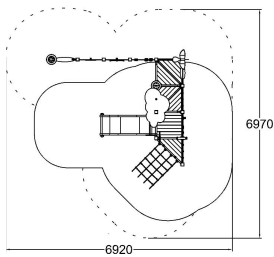

Q10865-1

INCLUSIVE PLAY

User age	1+
Impact area, m ²	22
Max. free fall height, mm	1000
Safety info	EN 1176-1, 3 TÜV