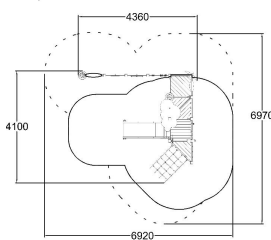

-  Balancing
1
-  Climbing
1
-  Meeting points
2
-  Play panels
9
-  Roofs
1
-  Slides
1
-  Towers
1

User age	1+
Number of users	19
Product length, mm	4360
Product width, mm	4100
Product height, mm	3030
Impact area, m ²	21.6
Falling space, m ²	36.7
Height required, mm	4030
Max. free fall height, mm	1000
Safety info	EN 1176-1, 3:2017