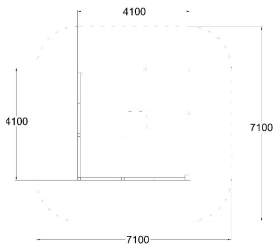

Q10802-1

SANDBOX 4 X 4

LAPPSET. Q10802-1
EN Falling Space 47.5 m²

User age	1+
Product length, mm	4100
Product width, mm	4100
Product height, mm	310
Falling space, m ²	47.5
Max. free fall height, mm	310
Safety info	EN 1176-1:2008 TUV