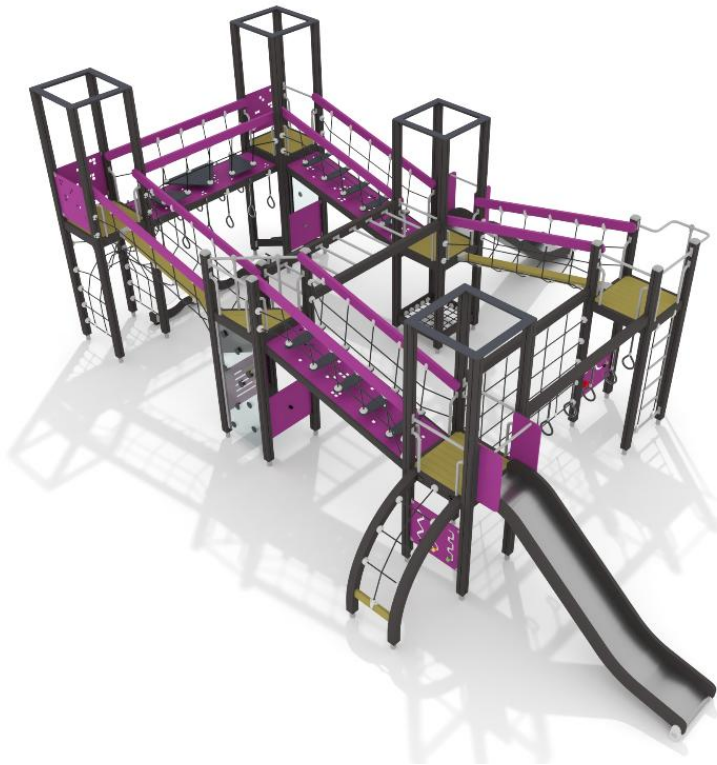

MOTORICAL TRACK

-  Balancing
2
-  Bridges
5
-  Climbing
5
-  Exercising
2
-  Play panels
5
-  Roofs
4
-  Slides
3
-  Towers
6

| | |
|-------------------------------|---------------------------------------------------------------------------------------|
| User age | 4+ |
| Number of users | 34 |
| Product length, mm | 9760 |
| Product width, mm | 7690 |
| Product height, mm | 3820 |
| Impact area, m ² | 95.6 |
| Falling space, m ² | 96.2 |
| Max. free fall height, mm | 2150 |
| Safety info | EN 1176-1, 3 TÜV |
| Ropes |  |