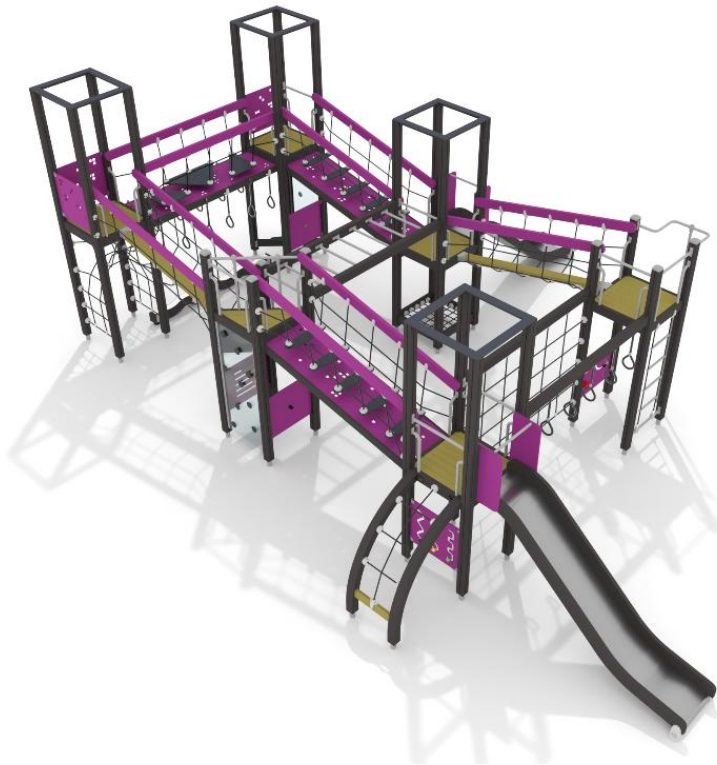

MOTORICAL TRACK

-  Balancing
2
-  Bridges
5
-  Climbing
5
-  Exercising
2
-  Play panels
5
-  Roofs
4
-  Slides
3
-  Towers
6

User age	4+
Number of users	34
Product length, mm	9760
Product width, mm	7690
Product height, mm	3820
Impact area, m ²	95.6
Falling space, m ²	96.2
Max. free fall height, mm	2150
Safety info	EN 1176-1, 3 TÜV
Ropes	