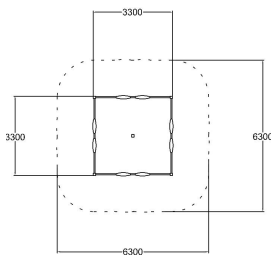

Q10796

SANDBOX 3,3 X 3,3

Excavator is not included

User age	1+
Number of users	15
Product length, mm	3300
Product width, mm	3300
Product height, mm	380
Impact area, m ²	1
Falling space, m ²	37.7
Max. free fall height, mm	300
Safety info	EN 1176-1 TÜV