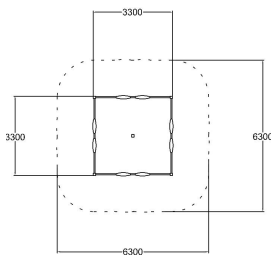

Q10796

SANDBOX 3,3 X 3,3

Excavator is not included

| | |
|-------------------------------|---------------|
| User age | 1+ |
| Number of users | 15 |
| Product length, mm | 3300 |
| Product width, mm | 3300 |
| Product height, mm | 380 |
| Impact area, m ² | 1 |
| Falling space, m ² | 37.7 |
| Max. free fall height, mm | 300 |
| Safety info | EN 1176-1 TÜV |