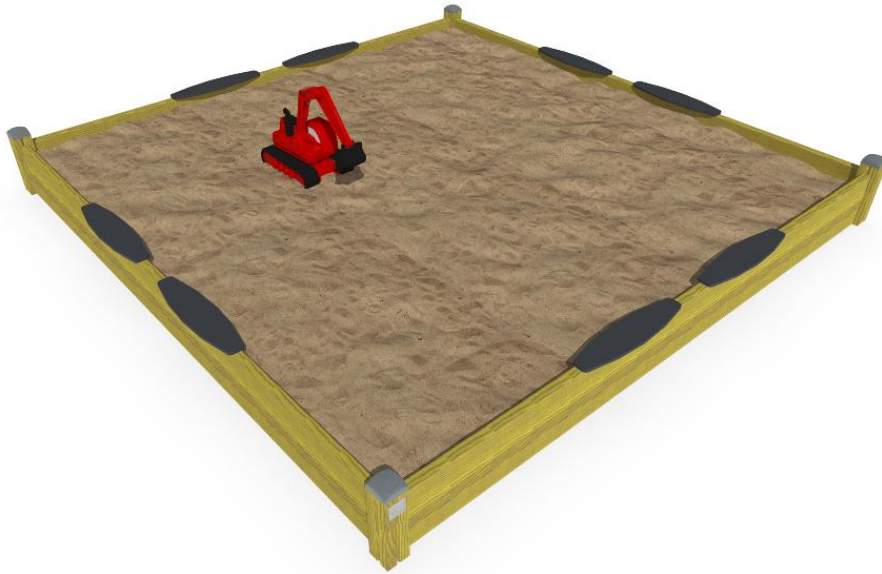

Q10796

SANDBOX 3,3 X 3,3

Excavator is not included

| | |
|-------------------------------|---------------|
| User age | 1+ |
| Number of users | 15 |
| Product length, mm | 3300 |
| Product width, mm | 3300 |
| Product height, mm | 380 |
| Impact area, m ² | 1 |
| Falling space, m ² | 37.7 |
| Max. free fall height, mm | 300 |
| Safety info | EN 1176-1 TÜV |