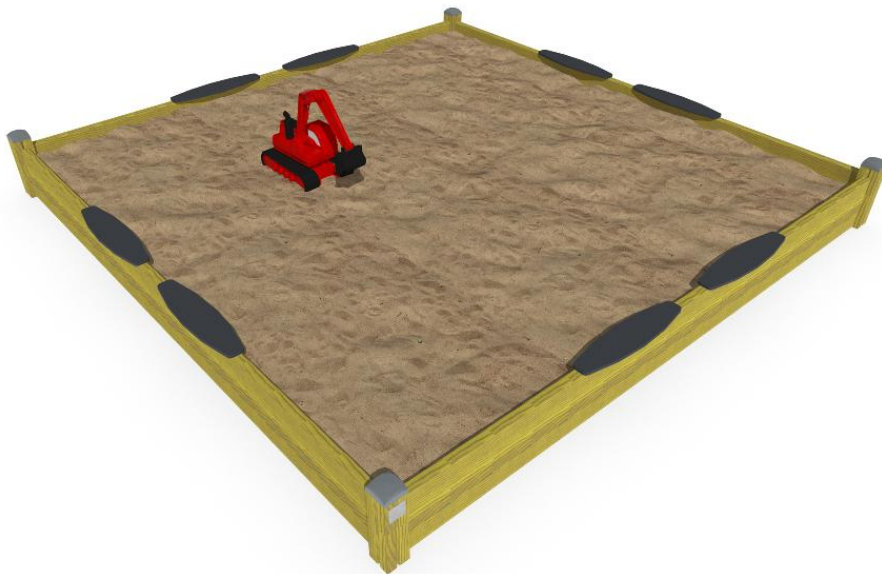

Q10796

SANDBOX 3,3 X 3,3

Excavator is not included

User age	1+
Number of users	15
Product length, mm	3300
Product width, mm	3300
Product height, mm	380
Impact area, m ²	1
Falling space, m ²	37.7
Max. free fall height, mm	300
Safety info	EN 1176-1 TÜV