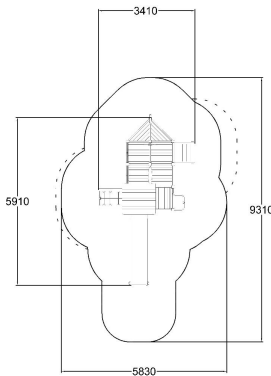

-  Climbing
2
-  Meeting points
2
-  Play panels
2
-  Roofs
1
-  Slides
1
-  Towers
2

User age	1+
Number of users	17
Product length, mm	6010
Product width, mm	3410
Product height, mm	3370
Impact area, m ²	36.9
Falling space, m ²	39.3
Height required, mm	4370
Max. free fall height, mm	1470
Safety info	EN 1176-1, 3 TÜV
Ropes	