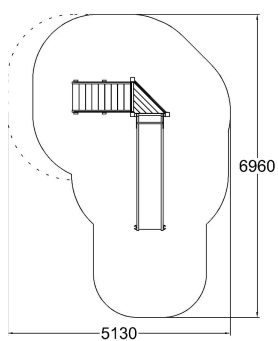

-  Meeting points  
1
-  Slides  
1
-  Towers  
1

User age	1+
Number of users	4
Product length, mm	3510
Product width, mm	2240
Product height, mm	2260
Impact area, m <sup>2</sup>	23
Falling space, m <sup>2</sup>	26
Max. free fall height, mm	1470
Safety info	EN 1176-1, 3 TÜV