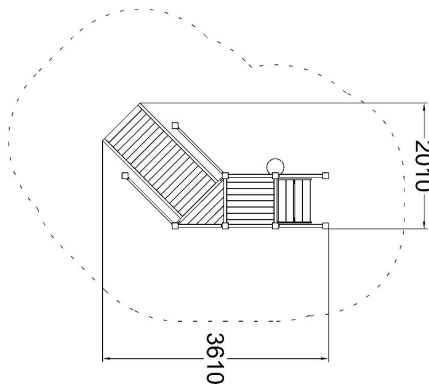

# UP RAMP AND DOWN STEPS

Exercising  
4

Meeting points  
4

|                               |               |
|-------------------------------|---------------|
| User age                      | +1            |
| Number of users               | 5             |
| Product length, mm            | 3610          |
| Product width, mm             | 2010          |
| Product height, mm            | 1390          |
| Falling space, m <sup>2</sup> | 23.3          |
| Safety info                   | EN 1176-1 TÜV |
| Installation time (for 1), h  | 4             |