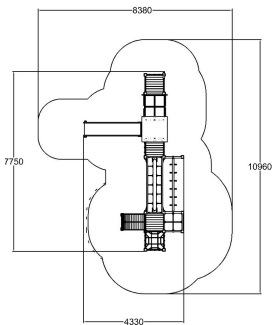

-  Balancing
1
-  Bridges
1
-  Climbing
5
-  Crawling
1
-  Play panels
3
-  Slides
1

User age	2+
Product length, mm	7630
Product width, mm	4310
Product height, mm	4010
Impact area, m ²	58
Falling space, m ²	58.6
Max. free fall height, mm	1470
Safety info	EN 1176-1, (3) TÜV
Ropes	