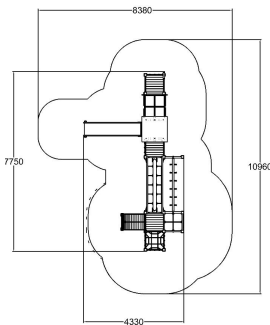

-  Balancing
1
-  Bridges
1
-  Climbing
5
-  Crawling
1
-  Play panels
3
-  Slides
1

User age	2+
Product length, mm	7630
Product width, mm	4310
Product height, mm	4010
Impact area, m ²	58
Falling space, m ²	58.6
Max. free fall height, mm	1470
Safety info	EN 1176-1, (3) TÜV
Ropes	