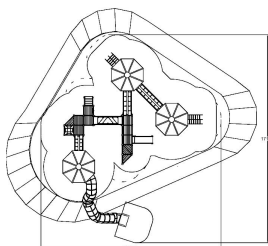

-  Bridges
4
-  Climbing
4
-  Meeting points
5
-  Play panels
1
-  Roofs
3
-  Slides
2
-  Towers
5

User age	4+
Number of users	55
Product length, mm	11540
Product width, mm	14350
Product height, mm	6770
Impact area, m ²	130
Falling space, m ²	135
Height required, mm	7000
Max. free fall height, mm	2570
Safety info	EN 1176-1, 3 TÜV
Ropes	