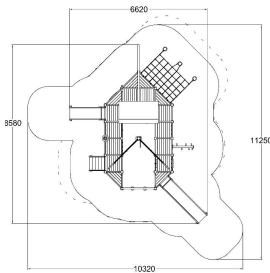

-  Balancing
1
-  Climbing
4
-  Play panels
12
-  Roofs
1
-  Slides
2
-  Towers
1

User age	3+
Number of users	42
Product length, mm	8740
Product width, mm	6770
Product height, mm	6170
Impact area, m ²	67
Falling space, m ²	72
Max. free fall height, mm	1520
Safety info	EN 1176-1, 3 TÜV
Ropes	