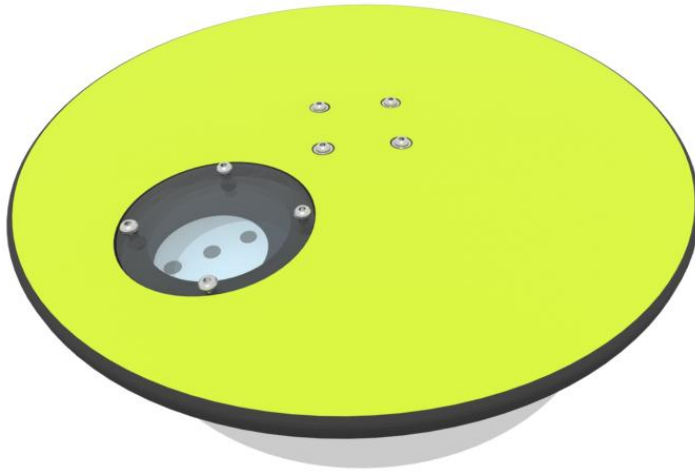

DICE CAROUSEL

| | |
|------------------------------|-------------------|
| User age | 3 |
| Number of users | 1 |
| Product length, mm | 510 |
| Product width, mm | 510 |
| Product height, mm | 290 |
| Height required, mm | 1800 |
| Max. free fall height, mm | 1000 |
| Safety info | EN 1176-1, 5:2008 |
| Installation time (for 1), h | 0.5 |