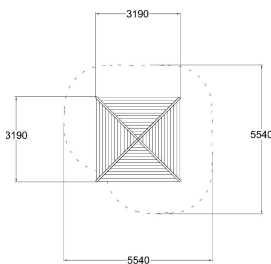

SANDBOX WITH ROOF

-  Meeting points  
6
-  Play panels  
2
-  Roofs  
1
-  Sandplay  
1
-  Towers  
1

User age	1+
Number of users	10
Product length, mm	3190
Product width, mm	3190
Product height, mm	3110
Falling space, m <sup>2</sup>	25.4
Max. free fall height, mm	310
Safety info	EN 1176-1 TÜV
Installation time (for 1), h	6