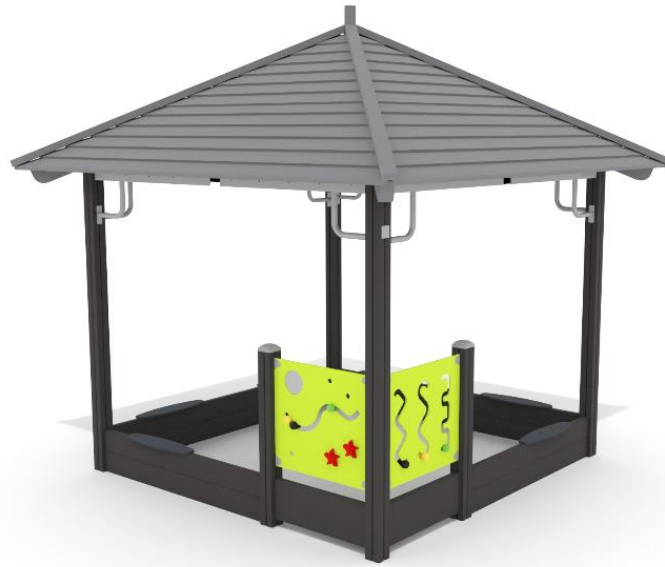

SANDBOX WITH ROOF

-  Meeting points  
6
-  Play panels  
2
-  Roofs  
1
-  Sandplay  
1
-  Towers  
1

User age	1+
Number of users	10
Product length, mm	3190
Product width, mm	3190
Product height, mm	3110
Falling space, m <sup>2</sup>	25.4
Max. free fall height, mm	310
Safety info	EN 1176-1 TÜV
Installation time (for 1), h	6