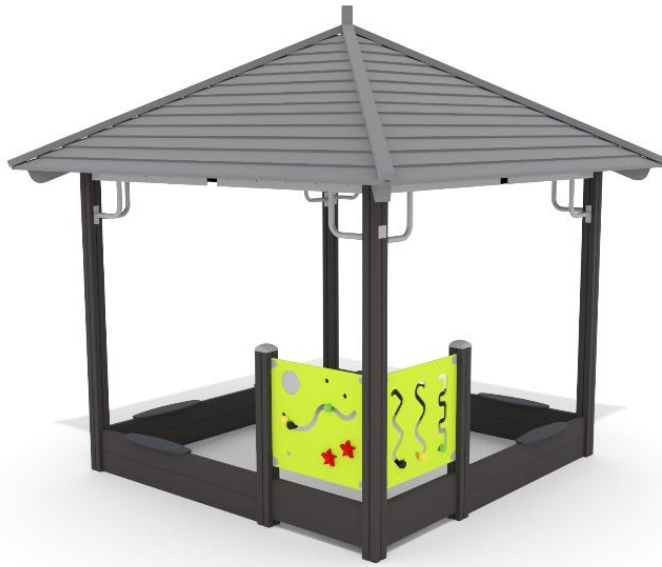

SANDBOX WITH ROOF

-  Meeting points  
6
-  Play panels  
2
-  Roofs  
1
-  Sandplay  
1
-  Towers  
1

User age	1+
Number of users	10
Product length, mm	3190
Product width, mm	3190
Product height, mm	3110
Falling space, m <sup>2</sup>	25.4
Max. free fall height, mm	310
Safety info	EN 1176-1 TÜV
Installation time (for 1), h	6