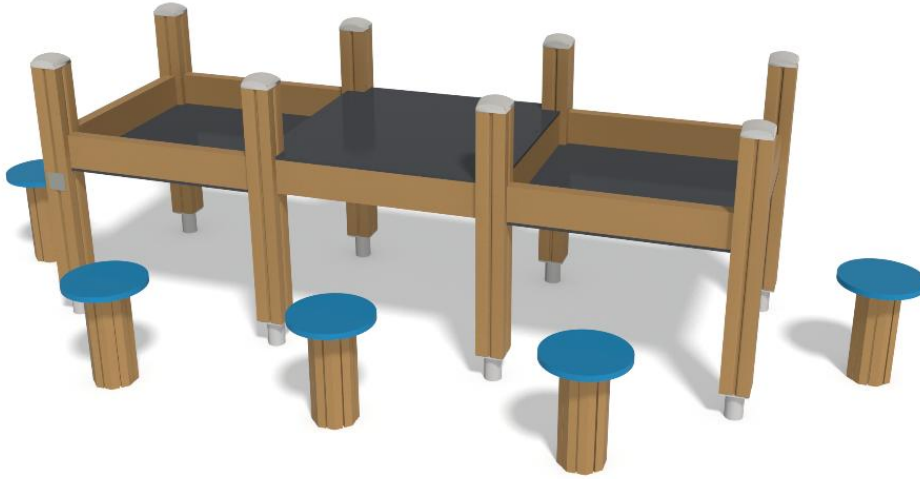

# INCLUSIVE SAND PLAY

Max. free fall height, mm	700
Safety info	EN 1176-1 TÜV