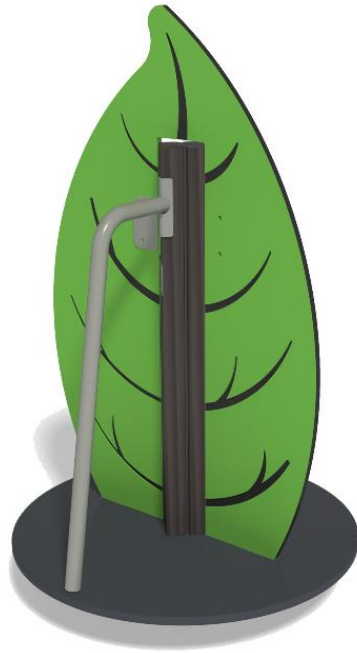

LEAF CAROUSEL

Impact area, m ²	18
Falling space, m ²	18
Max. free fall height, mm	1000
Safety info	EN 1176-1, 5:2008