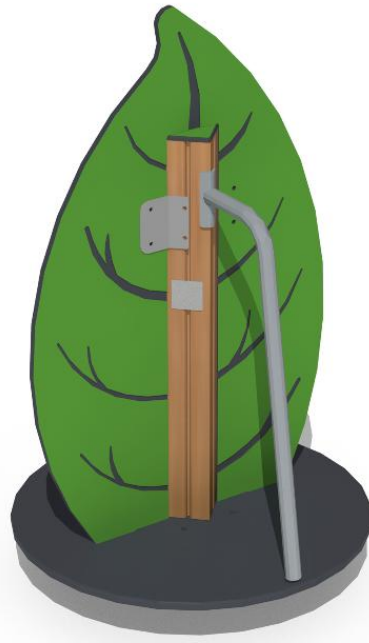

LEAF CAROUSEL

Max. free fall height, mm	1000
Safety info	EN 1176-1, 5:2008
Installation time (for 1), h	0.086