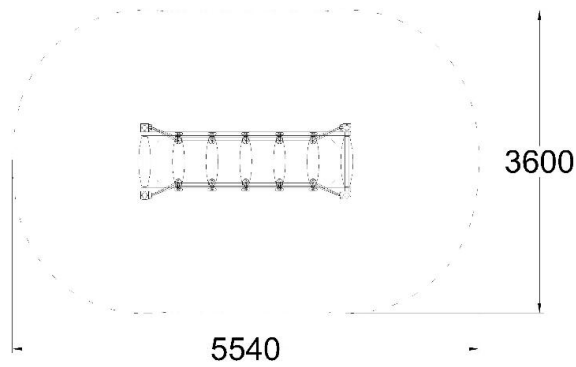

Q10453-3
BRIDGE

User age	3+
Number of users	3
Product length, mm	2540
Product width, mm	900
Product height, mm	1160
Falling space, m ²	17
Height required, mm	2500
Max. free fall height, mm	280
Safety info	EN 1176-1 TÜV
Ropes	