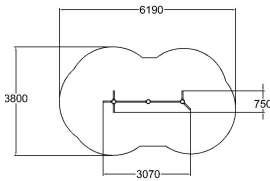

CHINNING BARS FOR TWO

User age	5+
Number of users	3
Product length, mm	750
Product width, mm	3070
Product height, mm	1900
Impact area, m ²	19.2
Falling space, m ²	19.2
Max. free fall height, mm	1480
Safety info	EN 1176-1 TÜV
Installation time (for 1), h	1