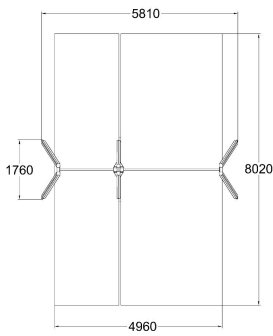

Q10438-4

SWING FRAME FOR THREE, HIGH

Number of users	3
Product length, mm	1700
Product width, mm	5810
Product height, mm	2700
Falling space, m ²	39.3
Max. free fall height, mm	1400
Safety info	EN 1176-1, 2 TÜV