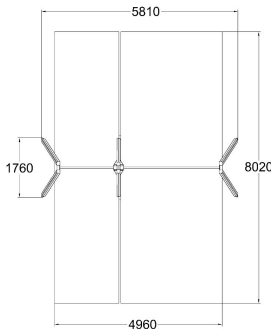

**Q10438-3**

**SWING FRAME FOR THREE, HIGH**

Number of users	3
Product length, mm	1700
Product width, mm	5810
Product height, mm	2700
Impact area, m <sup>2</sup>	39.3
Falling space, m <sup>2</sup>	39.3
Max. free fall height, mm	1400
Safety info	EN 1176-1, 2 TÜV