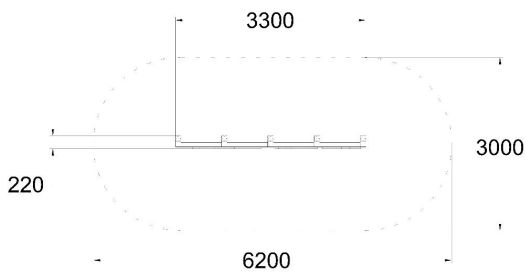

Q10409

SENSE PLAY WALL

User age	4+
Number of users	8
Product length, mm	220
Product width, mm	3300
Product height, mm	1740
Impact area, m ²	16.7
Falling space, m ²	16.7
Height required, mm	2740
Max. free fall height, mm	1700
Safety info	EN 1176-1:2008
Installation time (for 1), h	5