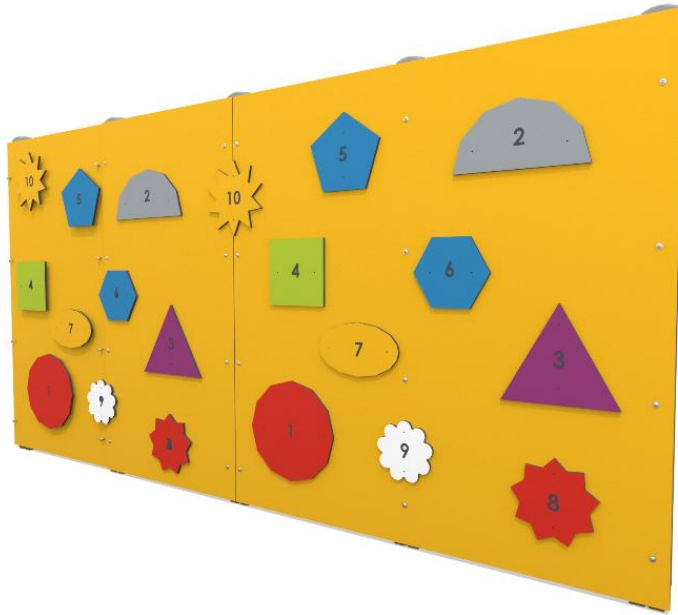

Q10409

SENSE PLAY WALL

User age	4+
Number of users	8
Product length, mm	220
Product width, mm	3300
Product height, mm	1740
Impact area, m ²	16.7
Falling space, m ²	16.7
Height required, mm	2740
Max. free fall height, mm	1700
Safety info	EN 1176-1:2008
Installation time (for 1), h	5