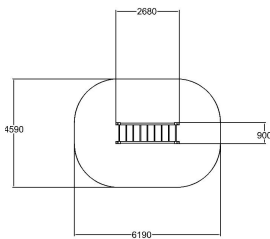

Q10402

CLIMBING FRAME

User age	6+
Number of users	2
Product length, mm	2680
Product width, mm	900
Product height, mm	2050
Impact area, m ²	26
Falling space, m ²	26
Max. free fall height, mm	2050
Safety info	EN 1176-1, EN 16630