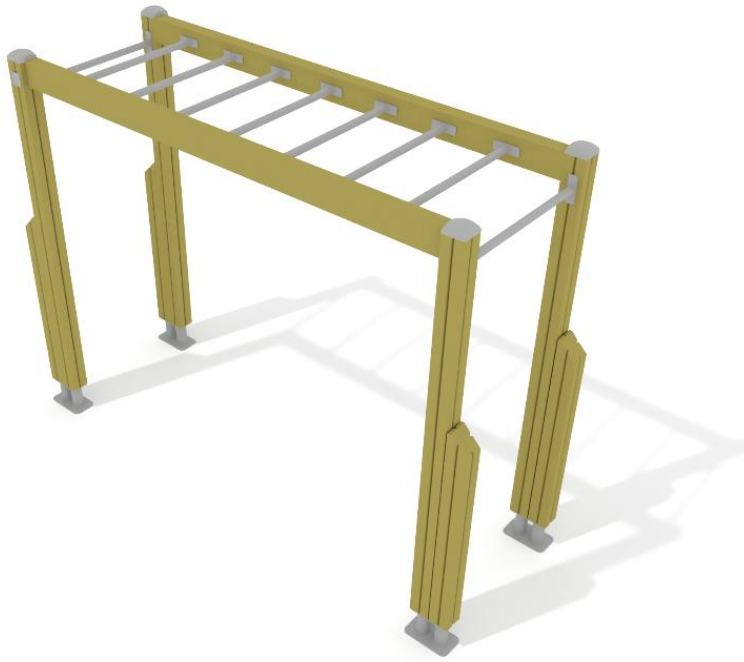

Q10402

CLIMBING FRAME

User age	6+
Number of users	2
Product length, mm	2680
Product width, mm	900
Product height, mm	2050
Impact area, m ²	26
Falling space, m ²	26
Max. free fall height, mm	2050
Safety info	EN 1176-1, EN 16630