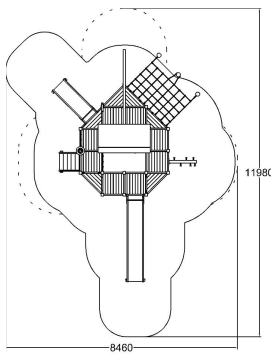

-  Climbing
4
-  Meeting points
4
-  Play panels
8
-  Roofs
1
-  Slides
2
-  Towers
1

User age	1+
Number of users	30
Product length, mm	8460
Product width, mm	5400
Product height, mm	3650
Impact area, m ²	54
Height required, mm	4650
Max. free fall height, mm	1470
Safety info	EN 1176-1, 3:2008, TUV
Ropes	