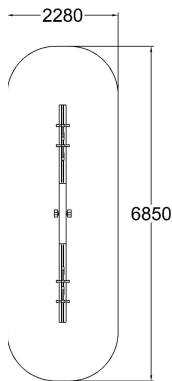

Q10360

SEESAW FOR 4

User age	3+
Number of users	4
Product length, mm	4450
Product width, mm	350
Product height, mm	890
Impact area, m ²	15
Falling space, m ²	15
Max. free fall height, mm	1200
Safety info	EN 1176-1, 6 TÜV