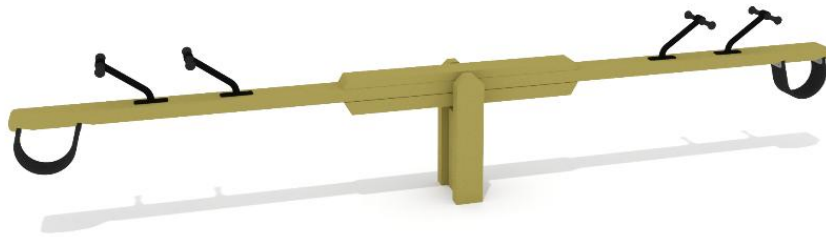

Q10360

SEESAW FOR 4

User age	3+
Number of users	4
Product length, mm	4450
Product width, mm	350
Product height, mm	890
Impact area, m ²	15
Falling space, m ²	15
Max. free fall height, mm	1200
Safety info	EN 1176-1, 6 TÜV