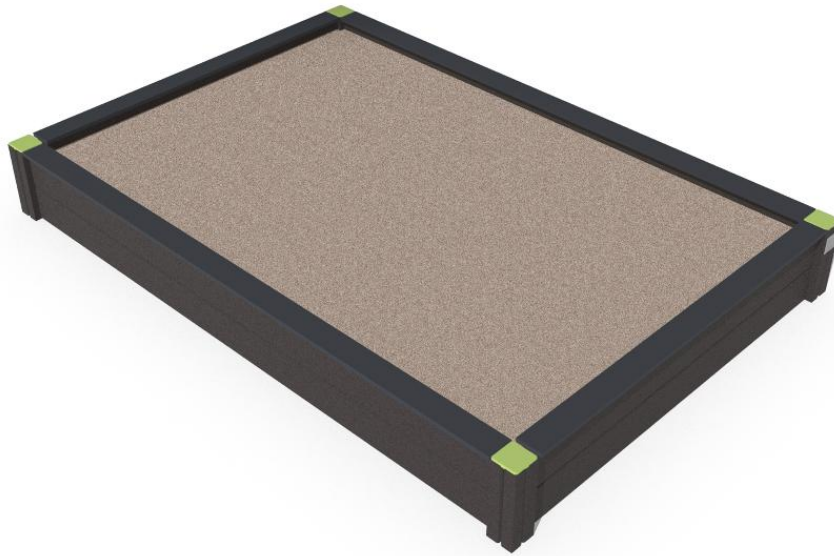

MOTORICAL TRACK

-  Balancing
1
-  Bridges
1
-  Climbing
4
-  Crawling
1
-  Roofs
2
-  Slides
2
-  Towers
4

User age	4+
Number of users	20
Product length, mm	5100
Product width, mm	7080
Product height, mm	3950
Impact area, m ²	65
Falling space, m ²	65.3
Max. free fall height, mm	2470
Safety info	EN 1176-1, 3 TÜV
Ropes	