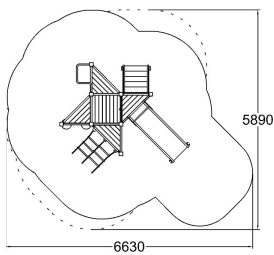

-  Climbing  
3
-  Meeting points  
1
-  Play panels  
1
-  Slides  
2
-  Towers  
1

User age	1+
Number of users	15
Product length, mm	3490
Product width, mm	2970
Product height, mm	1680
Impact area, m <sup>2</sup>	27
Falling space, m <sup>2</sup>	30
Height required, mm	2680
Max. free fall height, mm	1470
Safety info	EN 1176-1, 3 TÜV
Ropes	